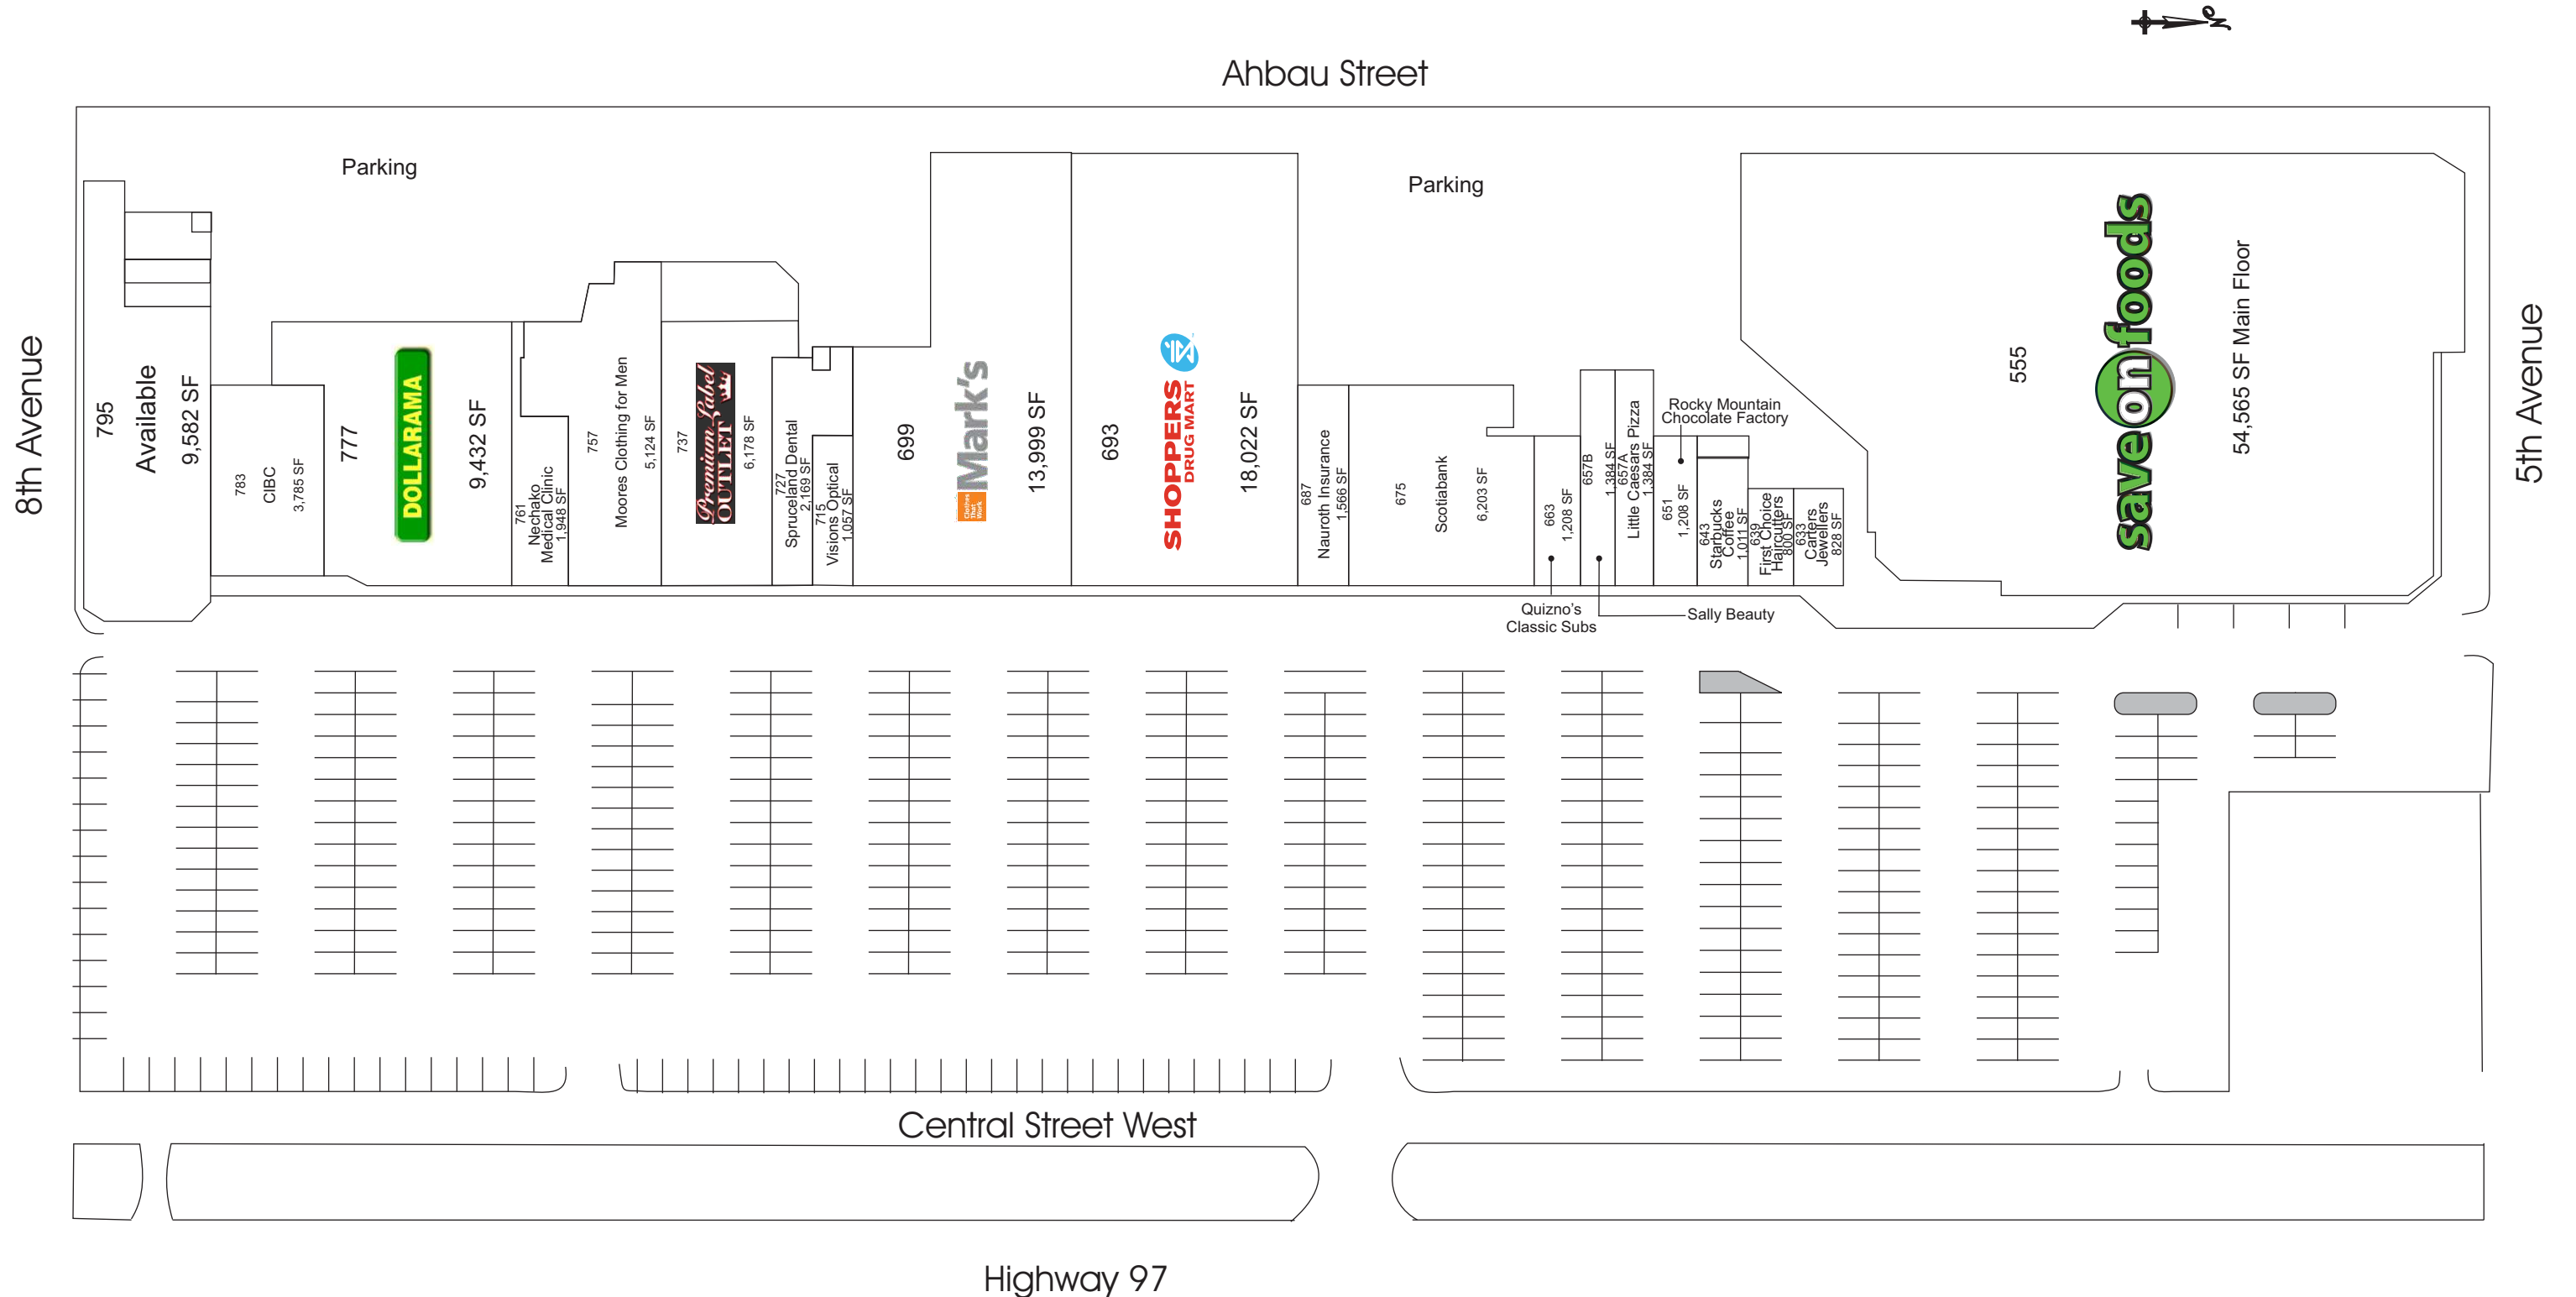

# Spruceland Shopping Centre

Prince George, BC

June 2015

This site plan is presented solely for the purpose of identifying the approximate location of the buildings as presently contemplated by the owner/landlord. Building dimensions, access and parking areas, existing tenant locations and identities are approximate and subject to change at the owner's discretion from time to time without notice. The information provided herein should be otherwise verified and is not intended to be relied upon in the form presented.