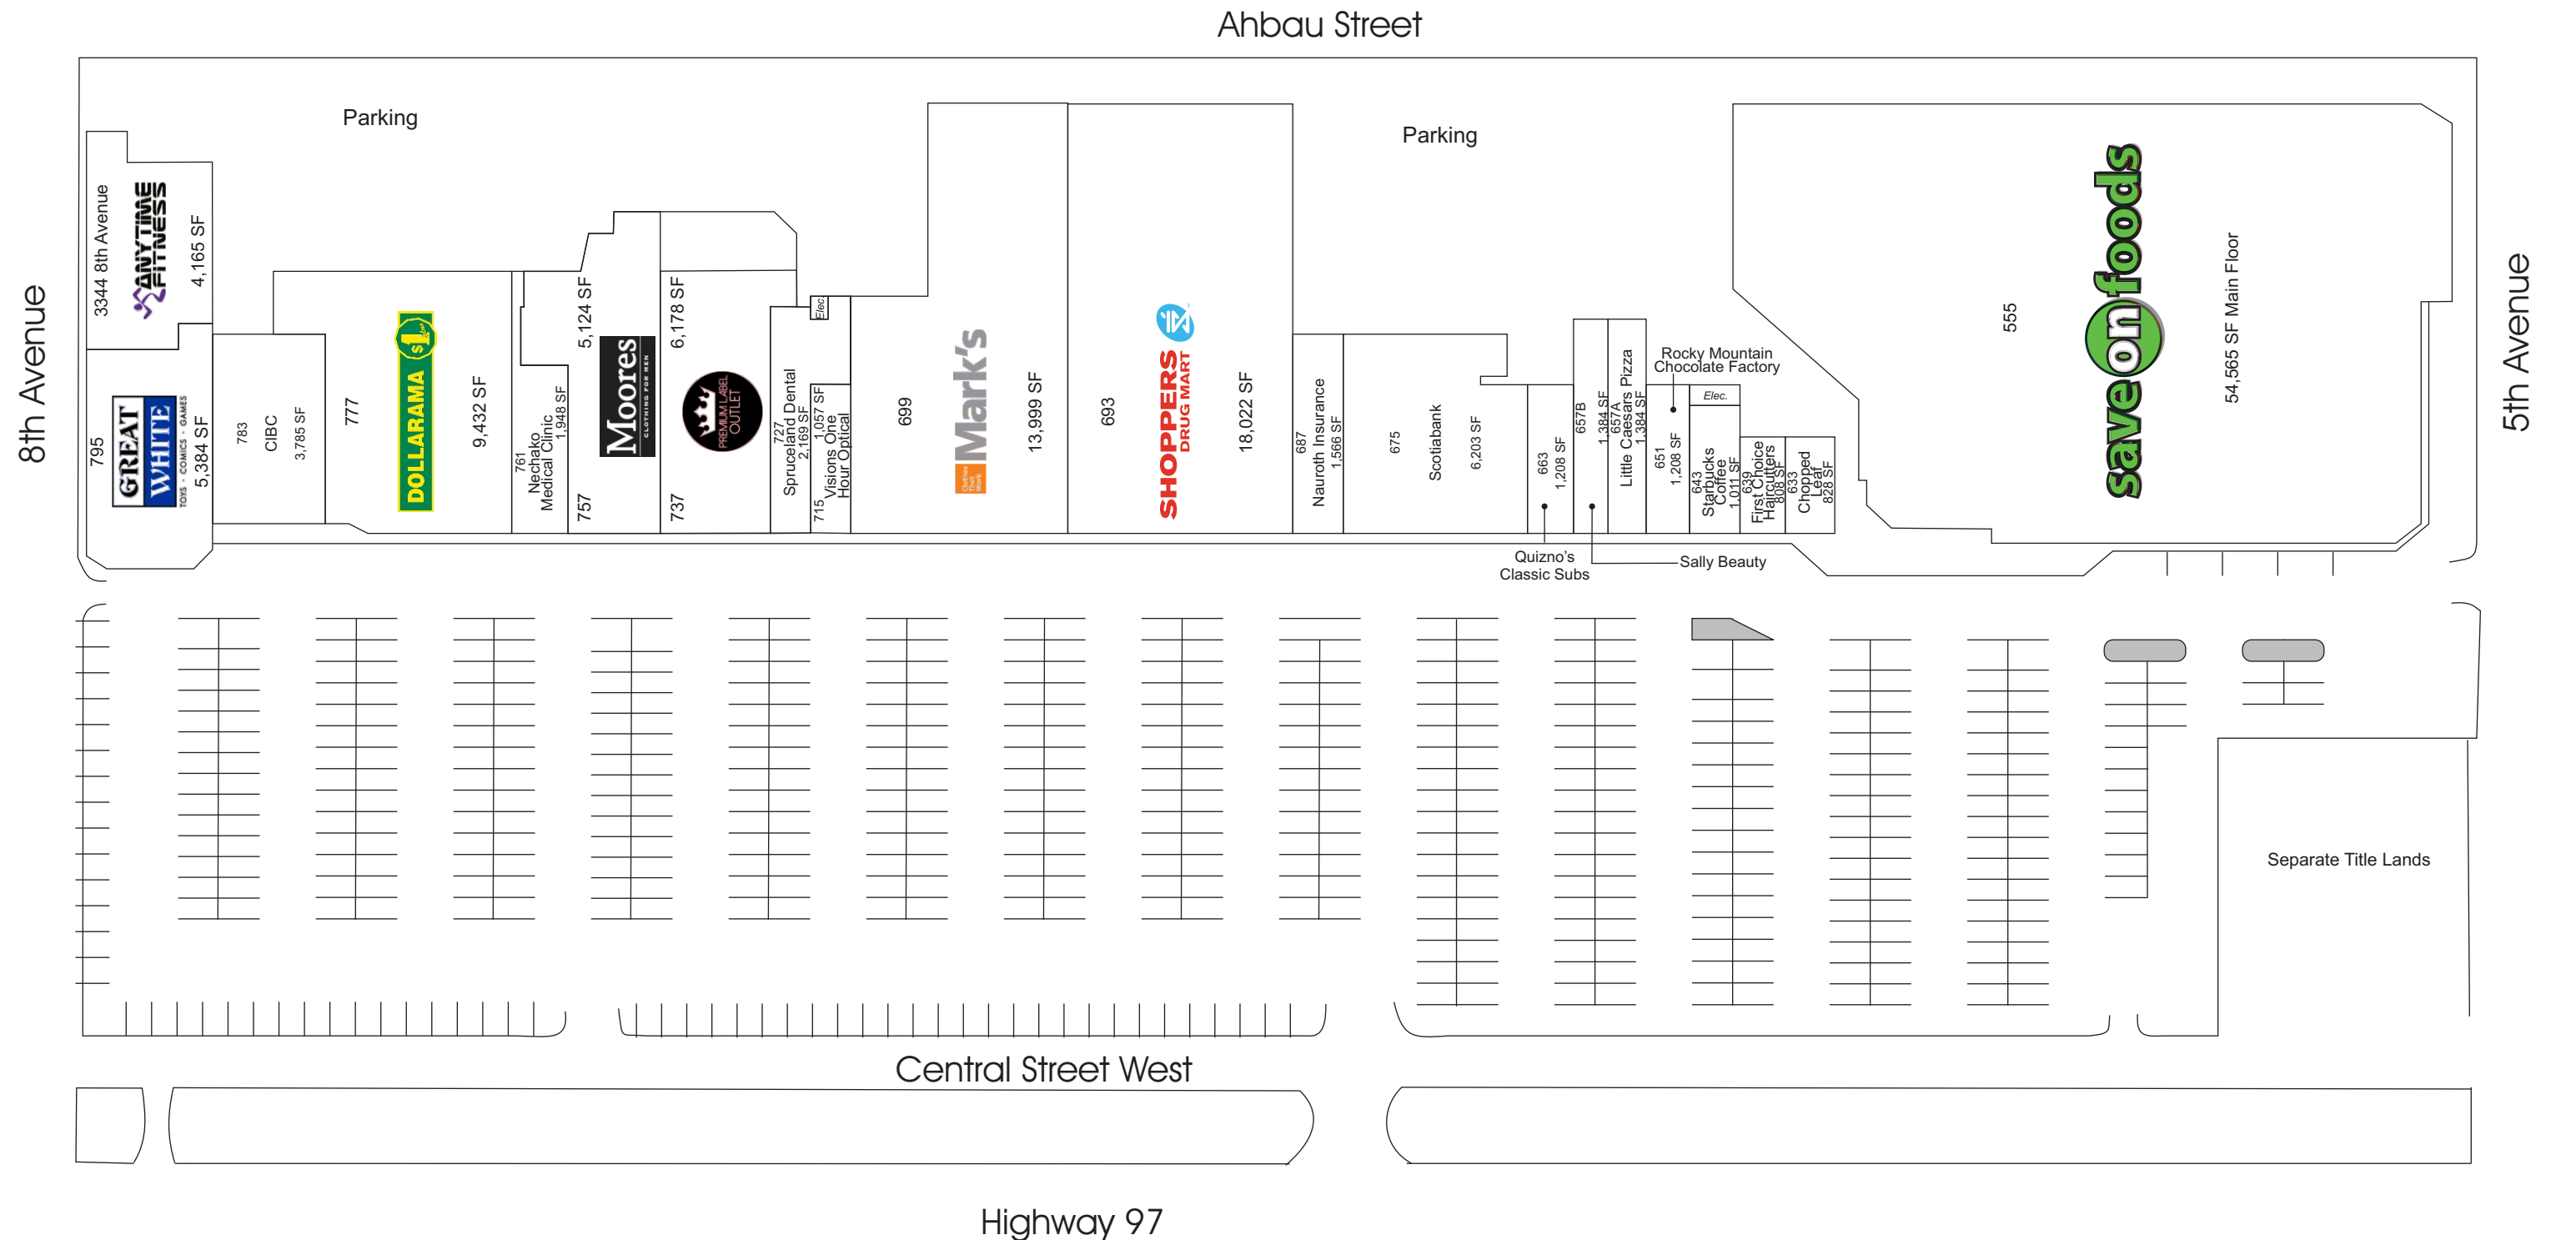

Spruceland Shopping Centre

Prince George, BC

This site plan is presented solely for the purpose of identifying the approximate location of the buildings as presently contemplated by the owner/landlord. Building dimensions, access and parking areas, existing tenant locations and identities are approximate and subject to change at the owner's discretion from time to time without notice. The information provided herein should be otherwise verified and is not intended to be relied upon in the form presented.