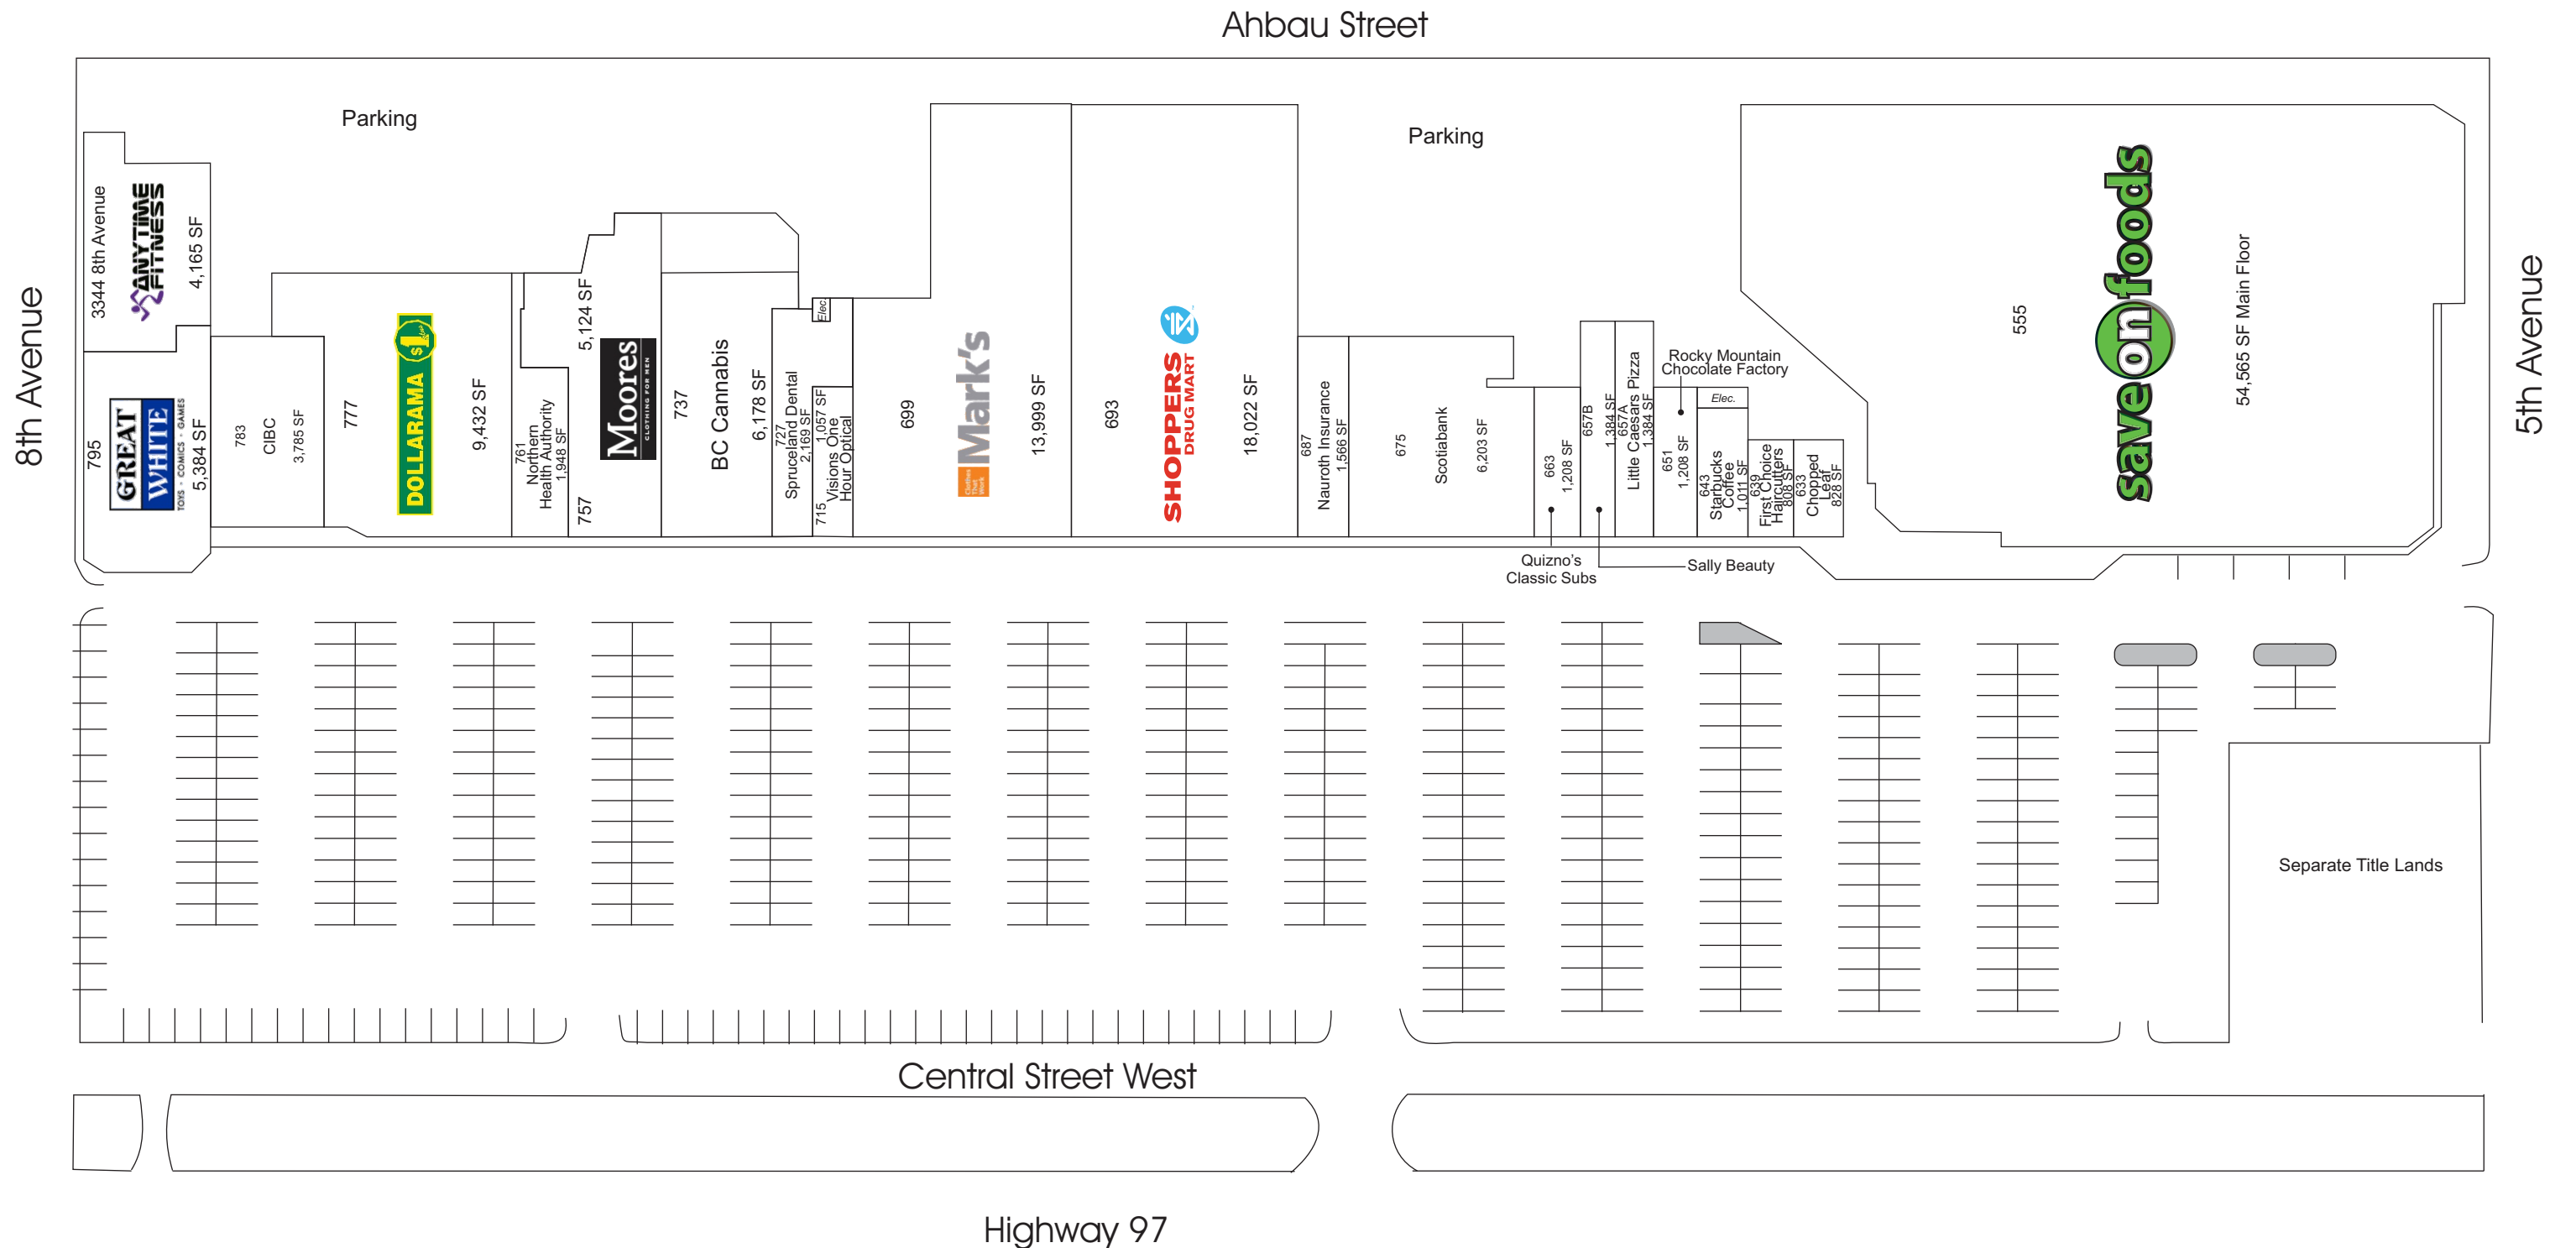

Spruceland Shopping Centre

Prince George, BC

This site plan is presented solely for the purpose of identifying the approximate location of the buildings as presently contemplated by the owner/landlord. Building dimensions, access and parking areas, existing tenant locations and identities are approximate and subject to change at the owner's discretion from time to time without notice. The information provided herein should be otherwise verified and is not intended to be relied upon in the form presented.